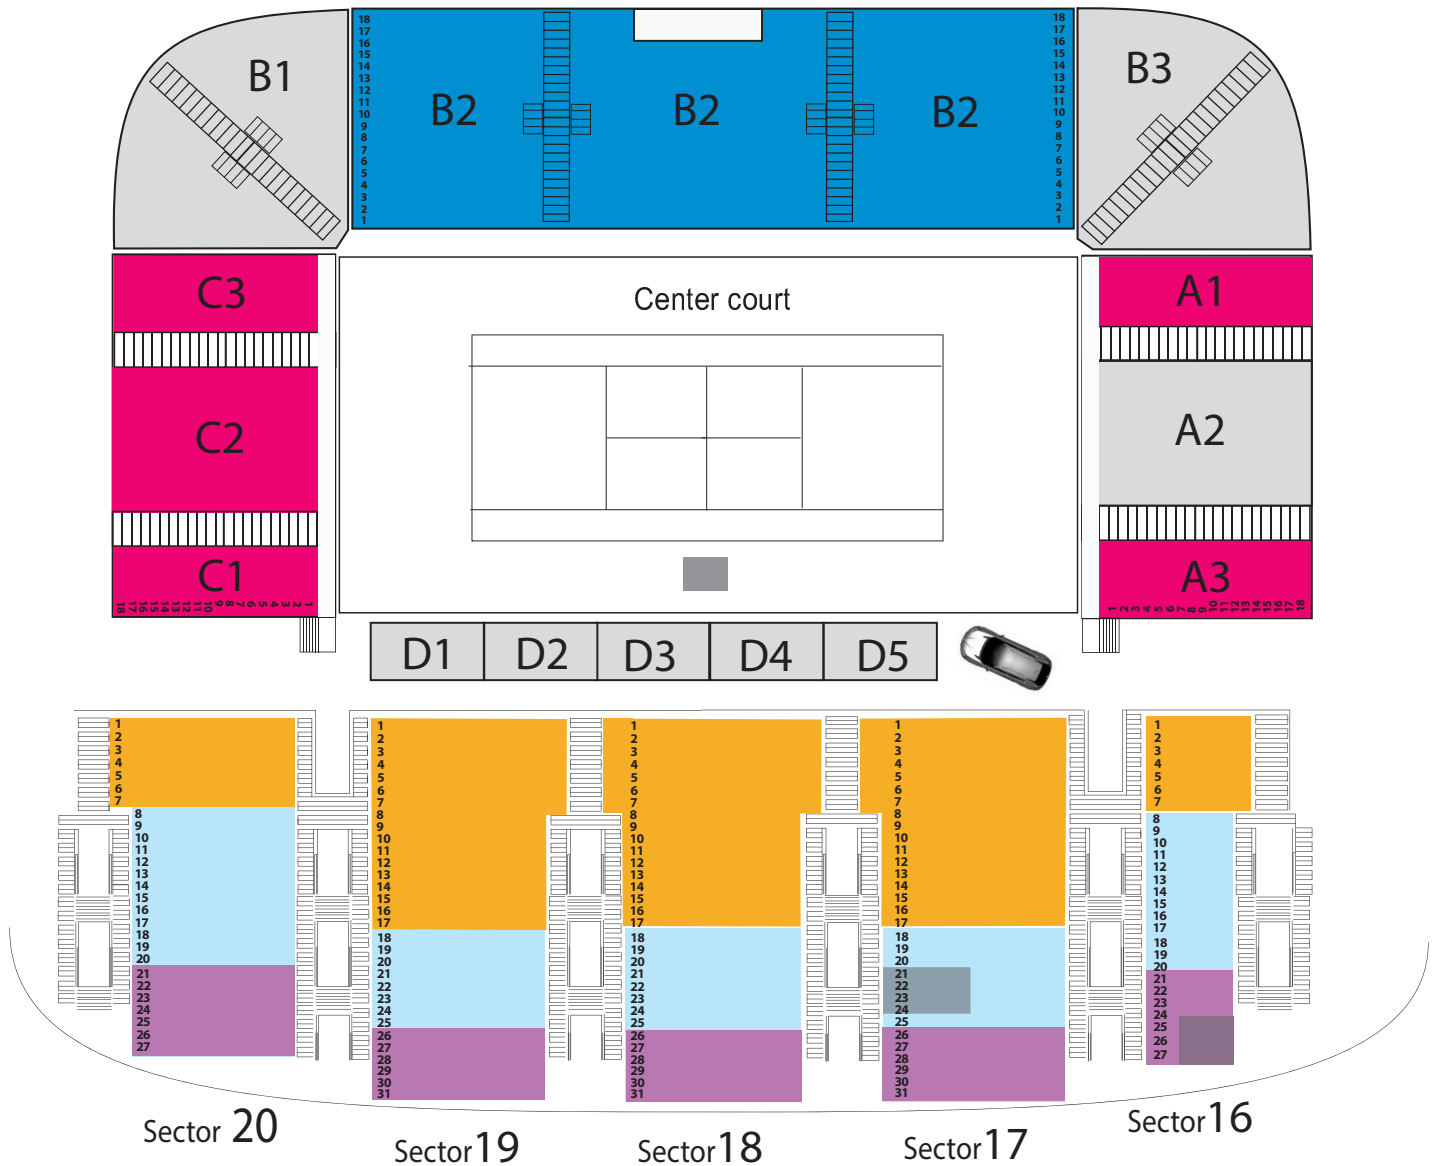

Tribune layout

All VIP and Premium tickets allow to access to the VIP area at the arena of the Ice Palace "Krylatskoe" during all days of the tournament

- VIP      - Premium

Regular tickets (access to the VIP area at the arena of the Ice Palace "Krylatskoe" from October 12 until October 18)

- 1 cat.    - 2 cat.    - 3 cat.

- reserved seats

All ticket categories are allowed to take a free seats at the tribunes (courts #1-3)